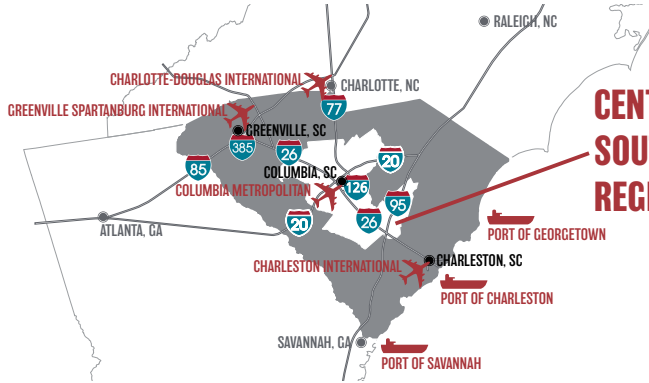

**125+ TRANSPORT, WAREHOUSING & E-COMMERCE EMPLOYERS** call the Central SC Region home, including some of the most recognizable names in the business.

LTL services & corporate headquarters  
**SOUTHEASTERN FREIGHT LINES**

Wholesale food distribution  
**MERCHANTS FOODSERVICE**

Consumer goods warehousing & distribution  
**TARGET DISTRIBUTION CENTER**

**PUTTING PRODUCTS IN MOTION:** Home to four major interstates, two Class I railroads, the largest cargo airport in South Carolina, and the deepest water in the Southeast, making connections to domestic and global markets is an easy task in Central SC.

## CENTRAL SOUTH CAROLINA REGION

**NEARLY 2K MILES**  
of rail in SC operated  
by Norfolk Southern &  
CSX Transportation

**DEEPEST WATER**  
in the Southeast at the  
Port of Charleston

**11% BELOW**  
the national average for  
the price of diesel