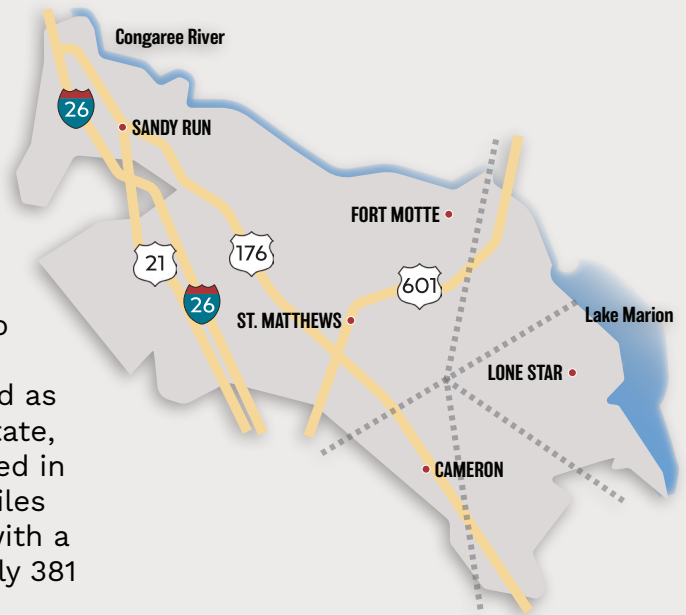

At A Glance: CALHOUN COUNTY

Nestled between the capital city of Columbia, SC and the Port of Charleston, Calhoun County attracts globally-recognized businesses like Starbucks, Devro and Zeus Industrial Products. Formed in 1908, the county was named after John C. Calhoun who served as U.S. Vice President, Secretary of War, Secretary of State, and Senator. The county seat, St. Matthews, is located in the geographical center of the county and just 32 miles from Columbia. Calhoun County is business ready, with a mix of industrial acreage and buildings across roughly 381 square miles of business-friendly soil.

INFRASTRUCTURE

The Central SC Region is home to four major interstates, all easily accessible throughout the region: I-20, I-26, I-77, I-95. These interstates make for smooth travel when commuting to the region's major airport and the state's major port.

Located along the western side of the county and providing access to I-95 and I-77.

32 miles SW

33 miles NW

37 miles NW

Columbia Metropolitan Airport (CAE): within as little as a 20 minute drive away, it features the Southeast Regional UPS air hub and Foreign Trade Zone 127.

Port of Charleston: less than a 90 minute drive; nationally recognized as one of the most efficient and effective ports. New Hugh Leatherman Terminal opened in 2021 to accommodate larger neo-Panamax vessels.