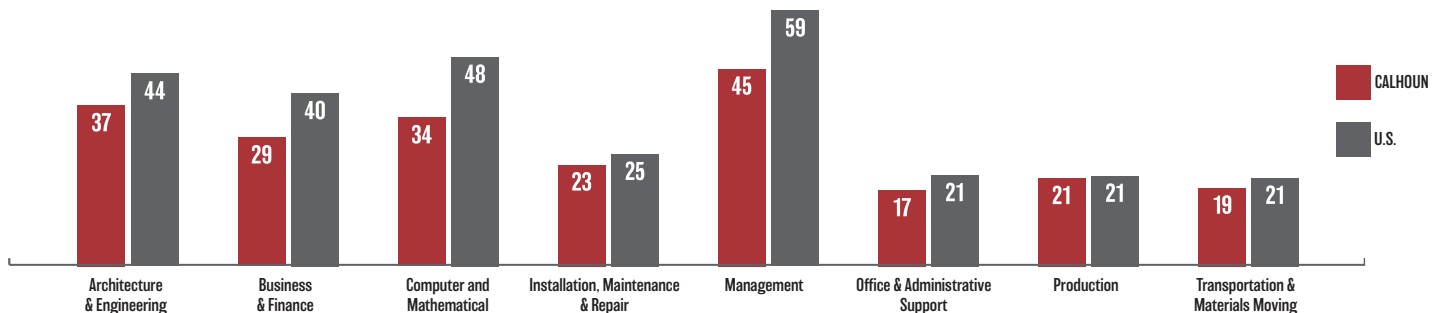

Source: US Census Bureau, Census 2010 Summary File 1. Esri forecasts for 2023 and 2028.

EXISTING INDUSTRY

Source: Bureau of Labor Statistics, QCEW 2022

TOP PRIVATE EMPLOYERS

COMPANY	EMPLOYEES
DAK Americas	430
Zeus Industrial Products (3 locations)	365
Devro, Inc.	300
Starbucks Roasting Plant	101
Alaglass Pools	100
Lineage Logistics	90
The Fitts Company	79
Cameron Lumber Co.	62
Tri-County Electric Cooperative	58
Cablecraft Motion Controls	54

Source: Central SC records and Reference USA

EMPLOYMENT: February 2024

Source: US Bureau of Labor Statistics

DRIVE TIME LABOR FORCE

HOURLY WAGES FOR SELECT OCCUPATIONS

Source: Lightcast, Occupation Table, Average Hourly Earnings, 2022-2023; rounded to lesser whole number