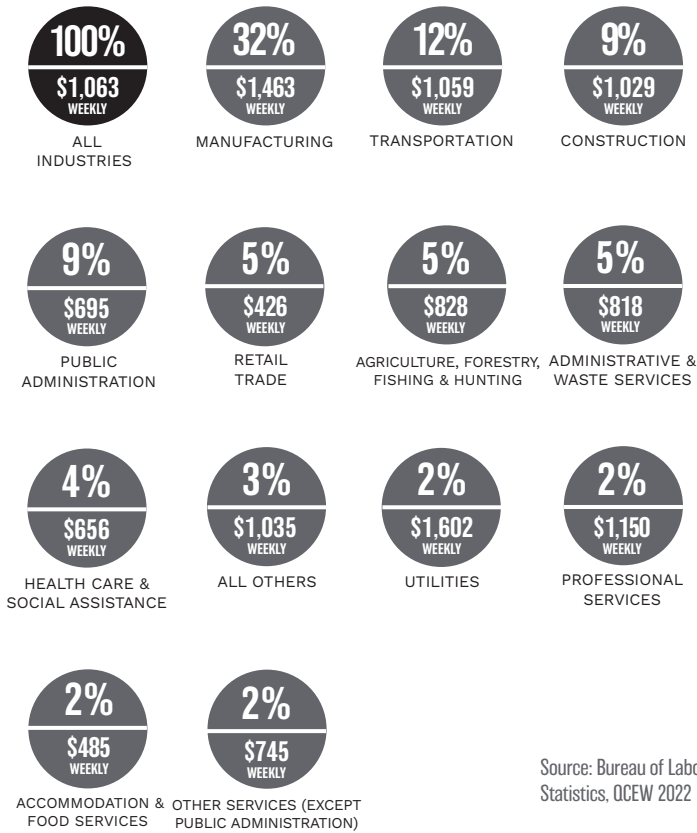

Source: US Census Bureau, Census 2010 Summary File 1. Esri forecasts for 2023 and 2028.

EXISTING INDUSTRY

Source: Bureau of Labor Statistics, QCEW 2022

TOP PRIVATE EMPLOYERS

COMPANY	EMPLOYEES
DAK Americas	430
Zeus Industrial Products (3 locations)	365
Devro, Inc.	300
Starbucks Roasting Plant	101
Alaglass Pools	100
Lineage Logistics	90
The Fitts Company	79
Cameron Lumber Co.	62
Tri-County Electric Cooperative	58
Cablecraft Motion Controls	54