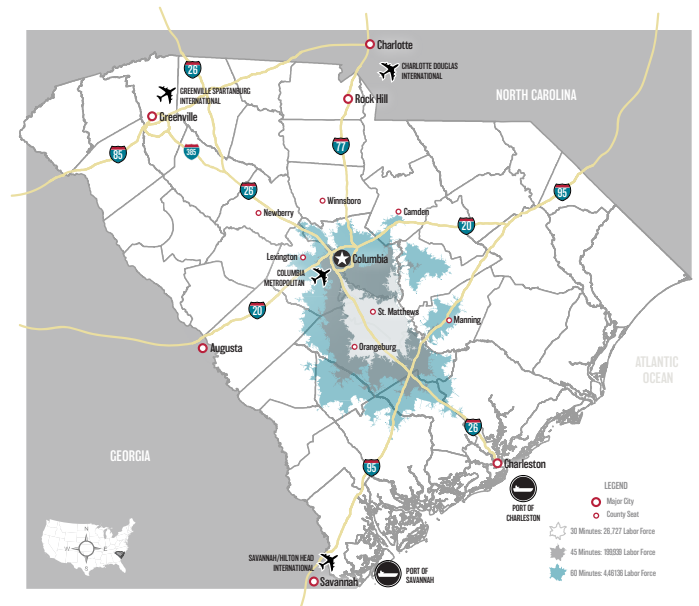

DRIVE TIME LABOR FORCE