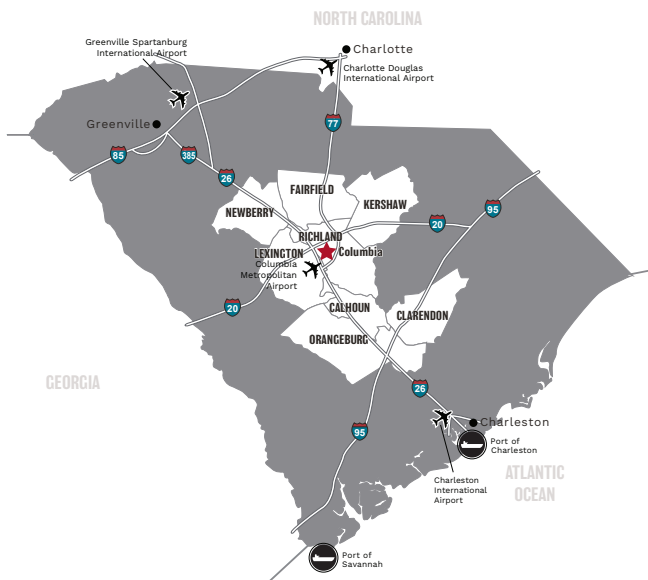

60-MINUTE DRIVE TIME POPULATION

944,237	963,620	980,434
2020 Census	2023 Estimate	2028 Forecast
80.3%	78.8%	
Age 15+ 2023 Estimate	Age 18+ 2023 Estimate	
91.1%	33.8%	
HS Diploma/GED & higher Age 25+, 2023 Estimate	Bachelor's Degree & higher Age 25+, 2023 Estimate	

Source: US Census Bureau, Census 2010 Summary File 1. Esri forecasts for 2023 and 2028.