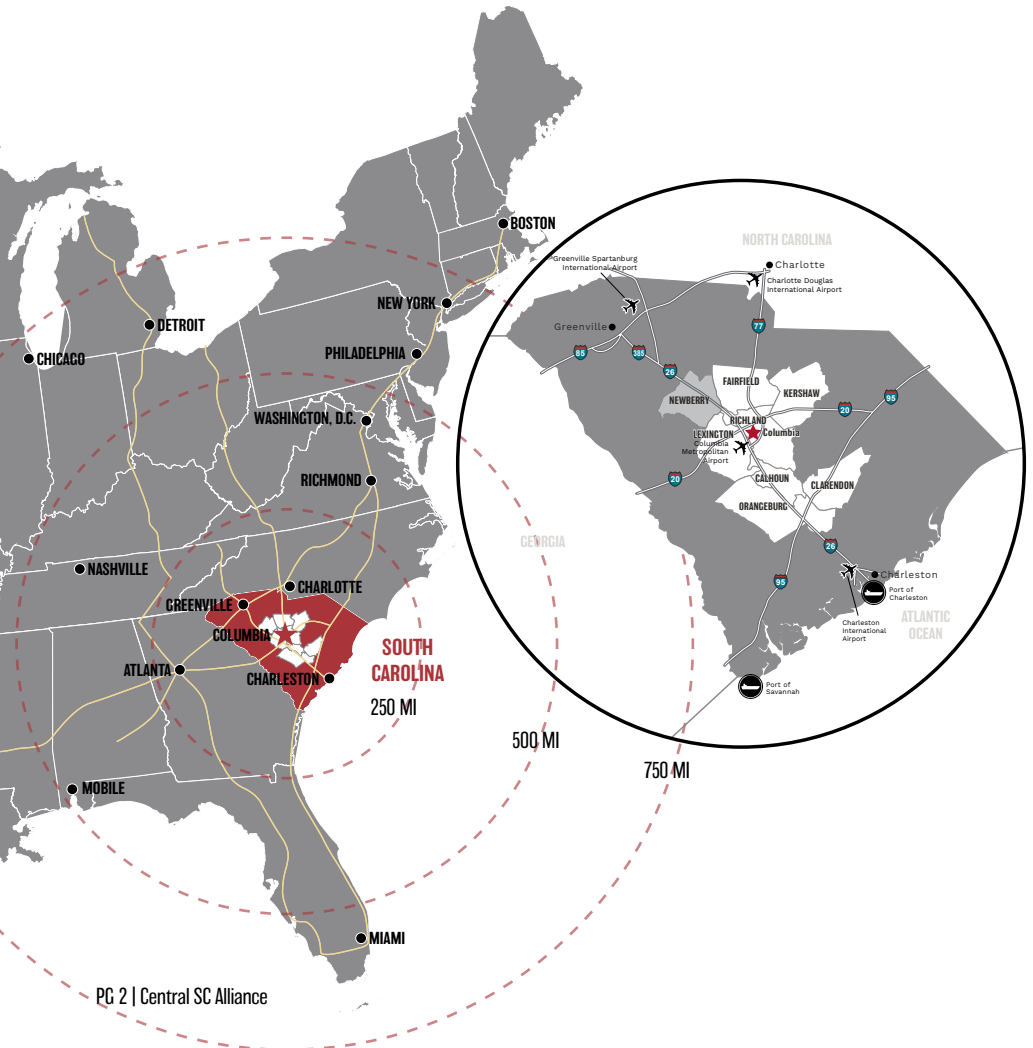

In the heart of South Carolina.

NEWBERRY COUNTY

CENTRAL
south carolina

Business Friendly. Business Ready.

**Executive
Summary**

WHY CENTRAL SC?

Located in the heart of South Carolina, the Central SC Region is composed of South Carolina's capital city, Columbia, and eight surrounding counties: Calhoun, Clarendon, Fairfield, Kershaw, Lexington, Newberry, Orangeburg and Richland. Together, these areas host an average workforce of 460,000 dedicated professionals.

Conveniently positioned in the center of the state and halfway between New York and Miami, the Central SC Region is crossed by four major interstates, providing unrivaled speed to market.

NEWBERRY COUNTY

In Newberry County, you'll find a little bit of everything. Local businesses range from steel product manufacturer Kiswire, Inc. to machinery and appliance producers Komatsu and Samsung, and even a Kraft Foods' facility where 100% of its branded turkey bacon is made. With such big names and variety, it's no wonder that Newberry is the one of the fastest growing counties in the Central SC Region. Access to municipal, commercial, and international airports within a short drive, and close proximity to major SC cities like Columbia, Greenville, as well as Charlotte, NC, and Augusta, GA, help Newberry County continue to build its business-ready reputation.

Top 5 Locations:
 Richland County
 Lexington County
 Greenville County
 Laurens County
 Spartanburg County

**7,230
INBOUND**

Top 5 Locations:
 Lexington County
 Richland County
 Laurens County
 Saluda County
 Greenwood County