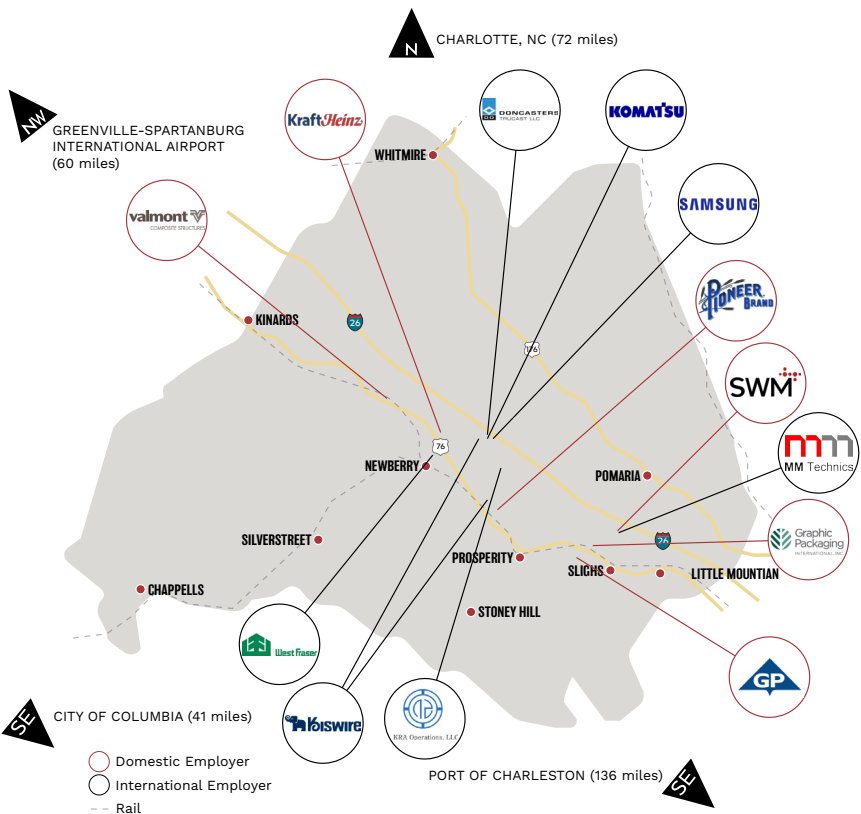

In the heart of South Carolina.

NEWBERRY COUNTY

CENTRAL
south carolina

Business Friendly. Business Ready.

**Executive
Summary**

WHY CENTRAL SC?

Located in the heart of South Carolina, the Central SC Region is composed of South Carolina's capital city, Columbia, and eight surrounding counties: Calhoun, Clarendon, Fairfield, Kershaw, Lexington, Newberry, Orangeburg and Richland. Together, these areas host an average workforce of 460,000 dedicated professionals.

Conveniently positioned in the center of the state and halfway between New York and Miami, the Central SC Region is crossed by four major interstates, providing unrivaled speed to market.

NEWBERRY COUNTY

In Newberry County, you'll find a little bit of everything. Local businesses range from steel product manufacturer Kiswire, Inc. to machinery and appliance producers Komatsu and Samsung, and even a Kraft Foods' facility where 100% of its branded turkey bacon is made. With such big names and variety, it's no wonder that Newberry is the one of the fastest growing counties in the Central SC Region. Access to municipal, commercial, and international airports within a short drive, and close proximity to major SC cities like Columbia, Greenville, as well as Charlotte, NC, and Augusta, GA, help Newberry County continue to build its business-ready reputation.

Top 5 Locations:
 Richland County
 Lexington County
 Greenville County
 Laurens County
 Spartanburg County

**7,230
INBOUND**

Top 5 Locations:
 Lexington County
 Richland County
 Laurens County
 Saluda County
 Greenwood County